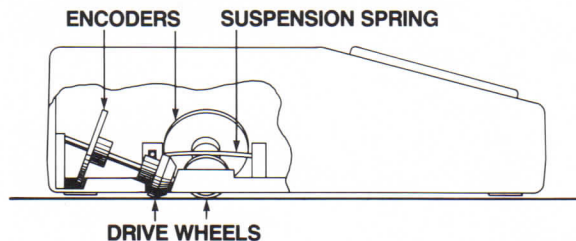

MANAGER MOUSE CORDLESS

A breakthrough in mouse technology

The Torrington Company's recent introduction of the world's first cordless mouse marks a major design innovation for IBM personal computers and compatibles. This unique mouse relies on infrared technology to transmit data to the host computer, improving on the same basic principle used in TV or VCR remote controls. There is no more need to deal with tangled cables or the cord drag that can cause unwanted cursor movement.

Cordless Operation

Manager Mouse Cordless works efficiently by transmitting infrared signals to a small receiver that mounts with Velcro on monitor, CPU or other convenient surface. The receiver delivers data to the computer via the RS 232 serial port. Operating up to 10 hours on a single battery charge, the mouse comes with its own power supply for overnight charging.

Unique Suspension System

Manager Mouse Cordless uses the same patented independent suspension system that has already brought a wide acceptance to the rest of Torrington's Manager Mouse™ line. This means:

- ☐ No track ball
- ☐ No maintenance
- ☐ No grid pad or tablet

Torrington's tough urethane wheels actually push debris out of the way as they track mouse motion. The patented suspension keeps the mouse tracking smoothly on virtually any surface, at any angle.

For a Manager Mouse dealer near you, call:

800-654-5449 (800-225-7219 in CT)
or 203-482-9511, Telex 962 494

Suggested retail price with KeyFree $229.

TORRINGTON

Part of worldwide Ingersoll-Rand

The Torrington Company
59 Field Street Torrington, CT 06790 (203)482-9511